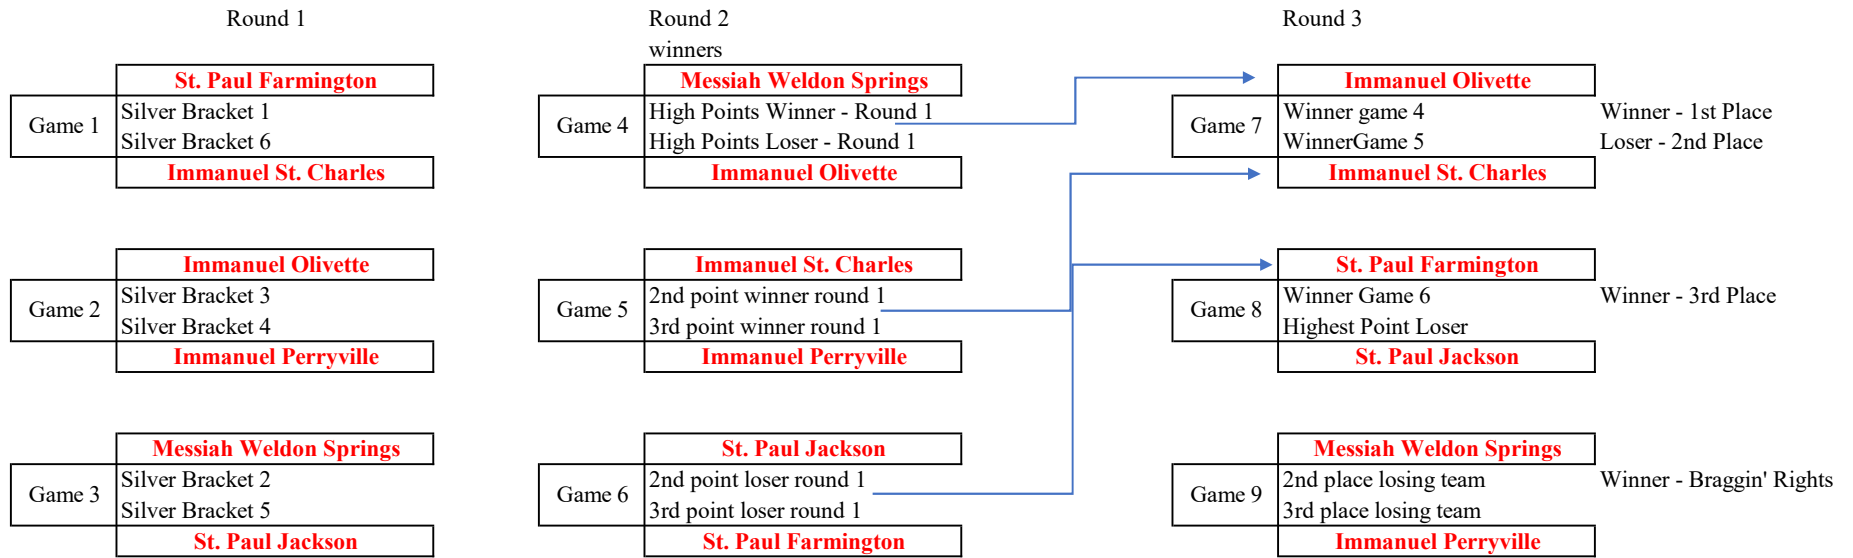

Silver Division

1st Place Immanuel Olivette
2nd Place Immanuel St. Charles
3rd Place St. Paul Farmington